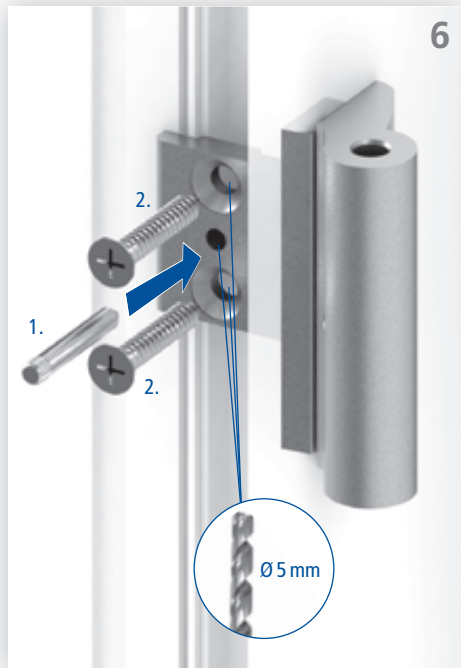

Montageanleitung / Mounting instruction

HAPS P800-R NL | 3-teiliges Rollenband
HAPS P800-R NL | 3 leaf butt hinge

HAPS GmbH + Co. KG
Langenberger Str. 131-133 / 42551 Velbert / Germany
http://www.haps.de

15

1309-CPR-0264

EN 1935:2002/AC:2003

4 7 7 0 1 5 1 14