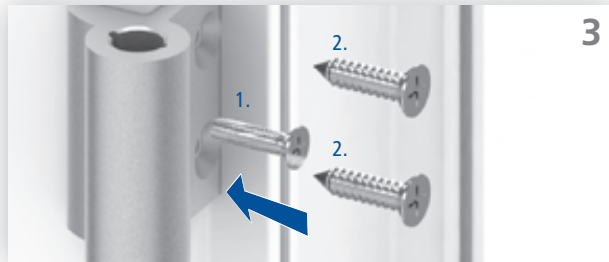

Montageanleitung / Mounting instruction

HAPS P800-R NL | 3-teiliges Rollenband
HAPS P800-R NL | 3 leaf butt hinge

HAPS GmbH + Co. KG
Langenberger Str. 131-133 / 42551 Velbert / Germany
http://www.haps.de

15

1309-CPR-0264

EN 1935:2002/AC:2003

4 7 7 0 1 5 1 14