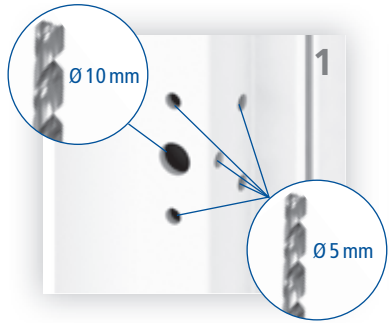

Montageanleitung / Mounting instruction

HAPS P800-R NL | 3-teiliges Rollenband
HAPS P800-R NL | 3 leaf butt hinge

HAPS GmbH + Co. KG
Langenberger Str. 131-133 / 42551 Velbert / Germany
http://www.haps.de

15

1309-CPR-0264

EN 1935:2002/AC:2003

4 7 7 0 1 5 1 14