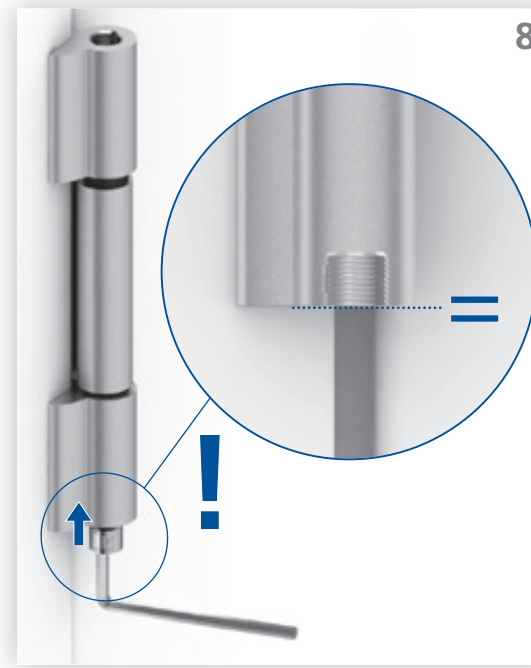

Montageanleitung / Mounting instruction

HAPS P800-R NL | 3-teiliges Rollenband
HAPS P800-R NL | 3 leaf butt hinge

HAPS GmbH + Co. KG
Langenberger Str. 131-133 / 42551 Velbert / Germany
http://www.haps.de

15

1309-CPR-0264

EN 1935:2002/AC:2003

4 7 7 0 1 5 1 14