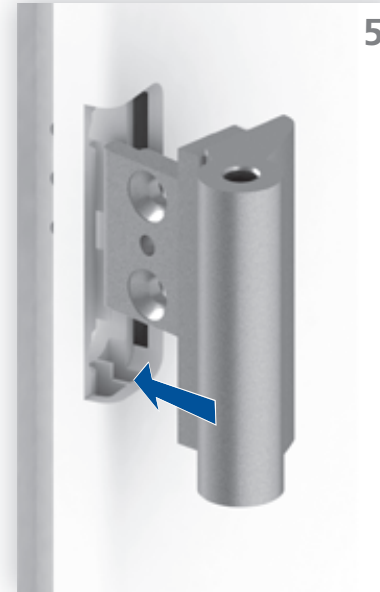

Montageanleitung / Mounting instruction

HAPS P800-R NL | 3-teiliges Rollenband
HAPS P800-R NL | 3 leaf butt hinge

HAPS GmbH + Co. KG
Langenberger Str. 131-133 / 42551 Velbert / Germany
http://www.haps.de

15

1309-CPR-0264

EN 1935:2002/AC:2003

4 7 7 0 1 5 1 14