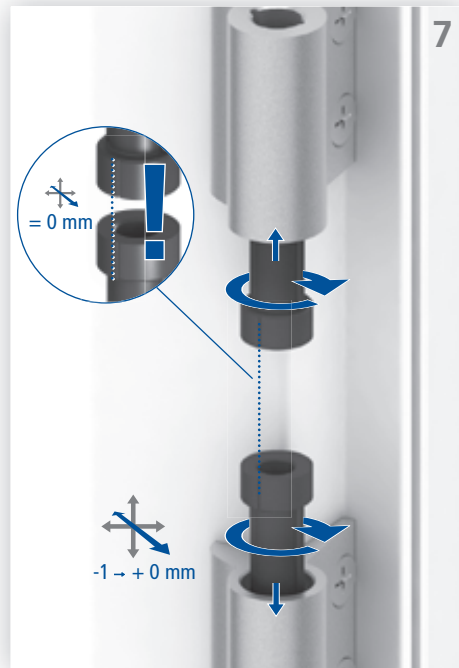

Montageanleitung / Mounting instruction

HAPS P800-R NL | 3-teiliges Rollenband
HAPS P800-R NL | 3 leaf butt hinge

HAPS GmbH + Co. KG
Langenberger Str. 131-133 / 42551 Velbert / Germany
http://www.haps.de

15

1309-CPR-0264

EN 1935:2002/AC:2003

4 7 7 0 1 5 1 14