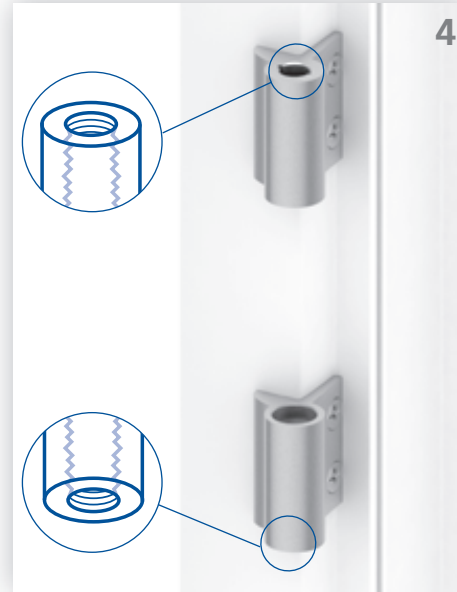

Montageanleitung / Mounting instruction

HAPS P800-R NL | 3-teiliges Rollenband
HAPS P800-R NL | 3 leaf butt hinge

HAPS GmbH + Co. KG
Langenberger Str. 131-133 / 42551 Velbert / Germany
http://www.haps.de

15

1309-CPR-0264

EN 1935:2002/AC:2003

4 7 7 0 1 5 1 14