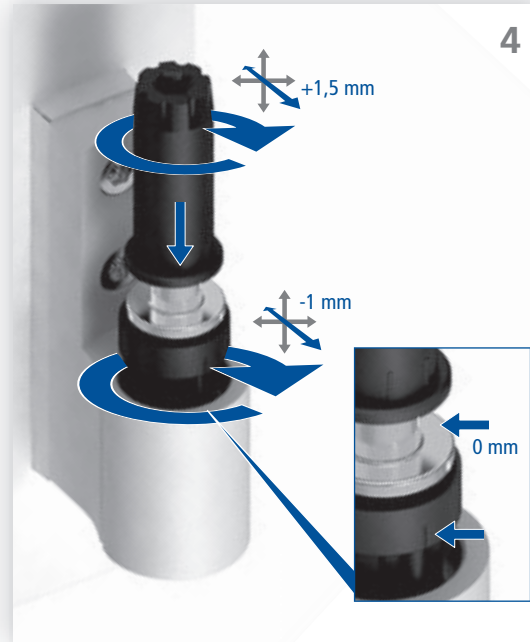

Montageanleitung / Mounting instruction

HAPS P800 | Bandklasse 13, 120 kg
HAPS P800 | Hinge grade 13, 120 kg

Widerstandsklasse /
resistance class 2

	HAPS GmbH + Co. KG Langenberger Str. 131-133 / 42551 Velbert / Germany http://www.haps.de	10
1309-CPD-0091	EN 1935:2002/AC:2003	4 7 6 0 1 4 1 1 3