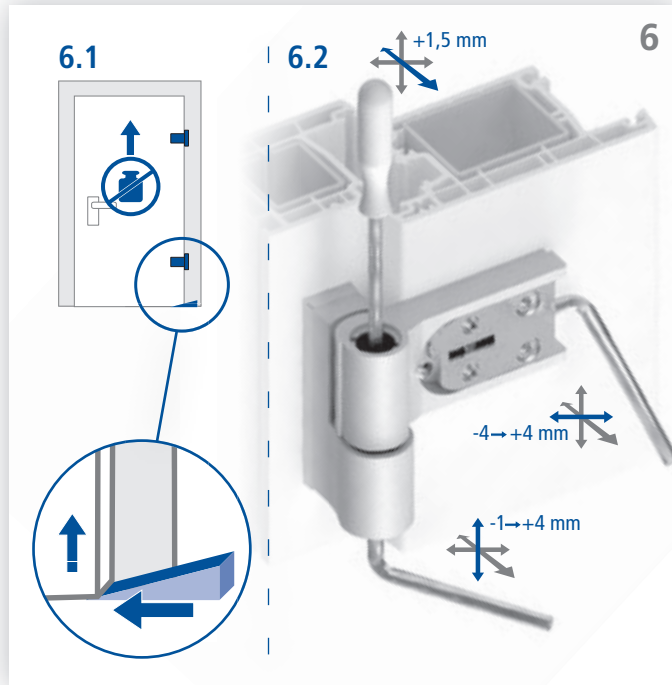

Montageanleitung / Mounting instruction

HAPS P800 | Bandklasse 13, 120 kg
HAPS P800 | Hinge grade 13, 120 kg

Widerstandsklasse /
resistance class 2

	HAPS GmbH + Co. KG Langenberger Str. 131-133 / 42551 Velbert / Germany http://www.haps.de	10
1309-CPD-0091	EN 1935:2002/AC:2003	4 7 6 0 1 4 1 1 3