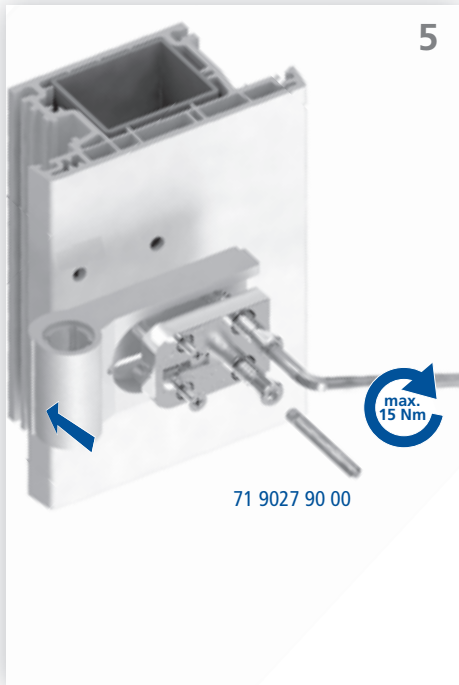

Montageanleitung / Mounting instruction

HAPS P800 | Bandklasse 13, 120 kg
HAPS P800 | Hinge grade 13, 120 kg

Widerstandsklasse /
resistance class 2

	HAPS GmbH + Co. KG Langenberger Str. 131-133 / 42551 Velbert / Germany http://www.haps.de	10
1309-CPD-0091	EN 1935:2002/AC:2003	4 7 6 0 1 4 1 1 3