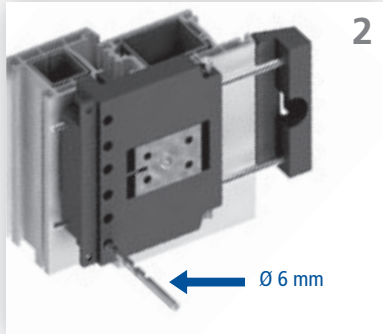

Montageanleitung / Mounting instruction

HAPS P800 | Bandklasse 13, 120 kg
HAPS P800 | Hinge grade 13, 120 kg

Widerstandsklasse /
resistance class 2

	HAPS GmbH + Co. KG Langenberger Str. 131-133 / 42551 Velbert / Germany http://www.haps.de	10
1309-CPD-0091	EN 1935:2002/AC:2003	4 7 6 0 1 4 1 1 3