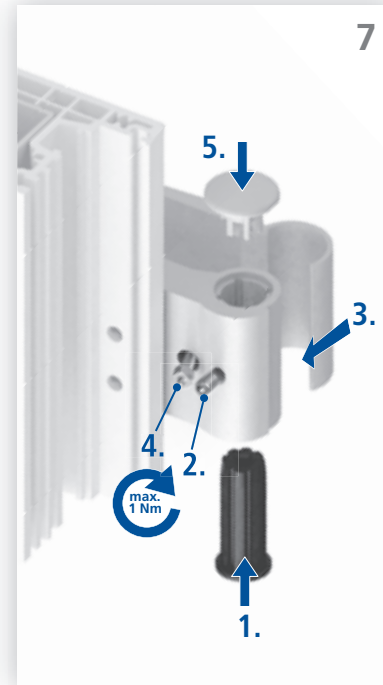

Montageanleitung / Mounting instruction

HAPS P800 | Bandklasse 13, 120 kg
HAPS P800 | Hinge grade 13, 120 kg

Widerstandsklasse /
resistance class 2

	HAPS GmbH + Co. KG Langenberger Str. 131-133 / 42551 Velbert / Germany http://www.haps.de	10
1309-CPD-0091	EN 1935:2002/AC:2003	4 7 6 0 1 4 1 1 3