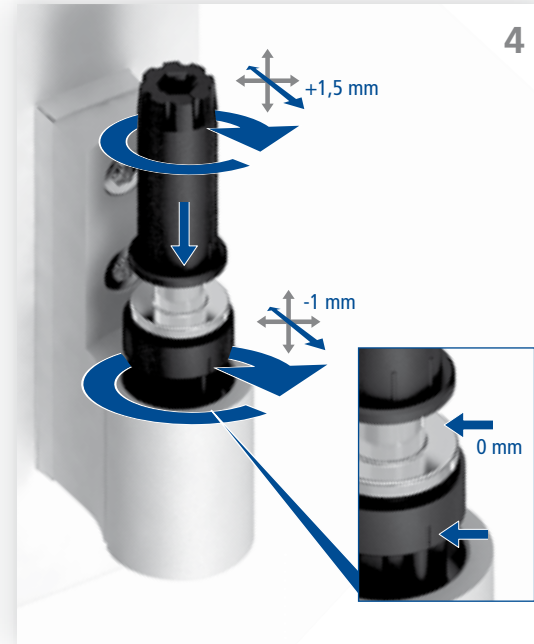

Montageanleitung / Mounting instruction

HAPS P800 | Bandklasse 13, 120 kg
HAPS P800 | Hinge grade 13, 120 kg

Widerstandsklasse /
resistance class 2

CE	HAPS GmbH + Co. KG Langenberger Str. 131-133 / 42551 Velbert / Germany http://www.haps.de		10						
	1309-CPD-0091	EN 1935:2002	4	7	6	0	1	4	1