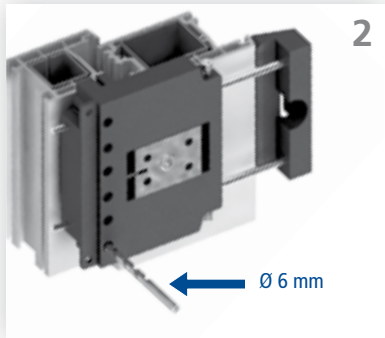

Montageanleitung / Mounting instruction

HAPS P800 | Bandklasse 13, 120 kg
HAPS P800 | Hinge grade 13, 120 kg

Widerstandsklasse /
resistance class 2

CE	HAPS GmbH + Co. KG Langenberger Str. 131-133 / 42551 Velbert / Germany http://www.haps.de		10						
	1309-CPD-0091	EN 1935:2002	4	7	6	0	1	4	1