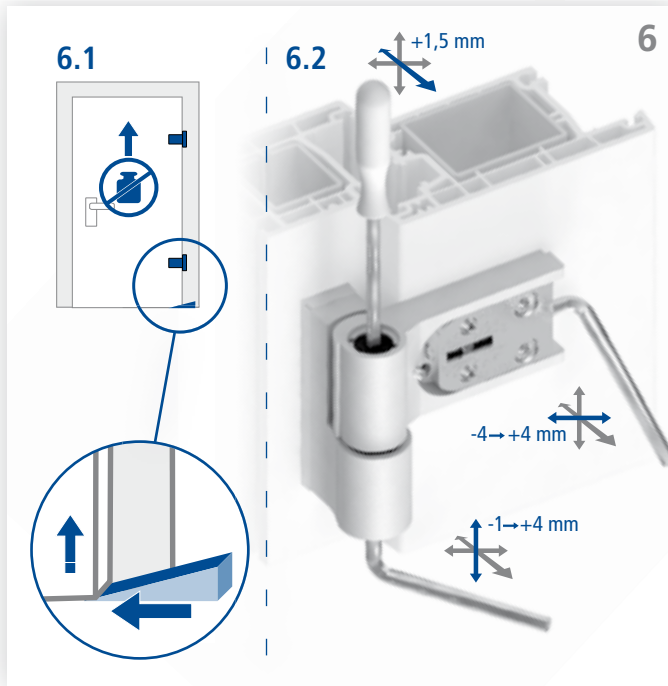

Montageanleitung / Mounting instruction

HAPS P800 | Bandklasse 13, 120 kg
HAPS P800 | Hinge grade 13, 120 kg

Widerstandsklasse /
resistance class 2

CE	HAPS GmbH + Co. KG Langenberger Str. 131-133 / 42551 Velbert / Germany http://www.haps.de		10						
	1309-CPD-0091	EN 1935:2002	4	7	6	0	1	4	1