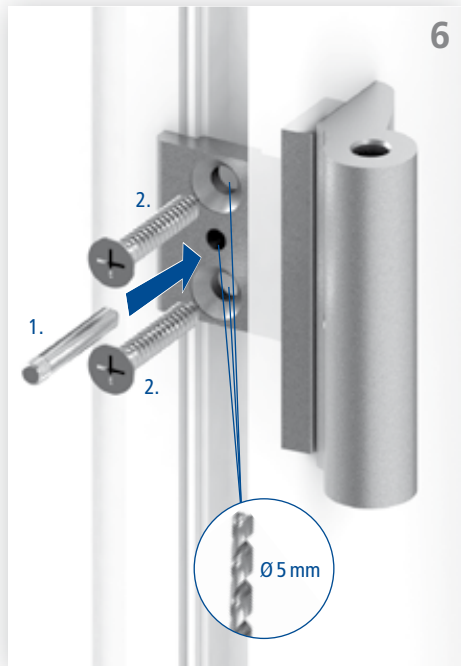

Montageanleitung / Mounting instruction

HAPS P800-R NL | 3-teiliges Rollenband
HAPS P800-R NL | 3 leaf butt hinge

HAPS GmbH + Co. KG
Langenberger Str. 131-133 / 42551 Velbert / Germany
http://www.haps.de

15

1309-CPR-0264

EN 1935:2002

4 7 7 0 1 5 1 14