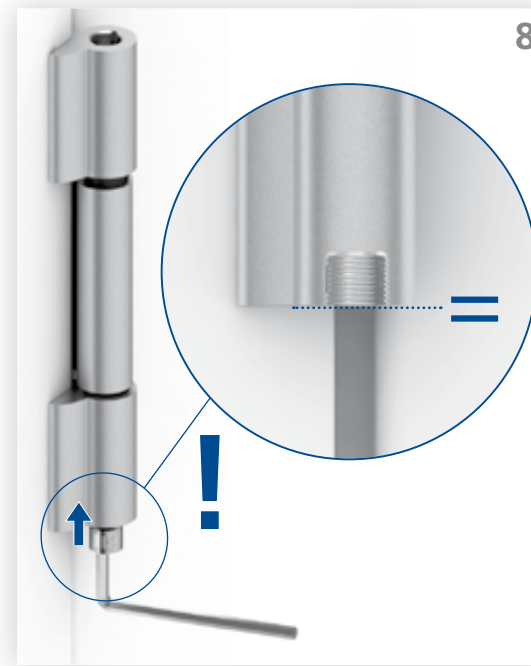

Montageanleitung / Mounting instruction

HAPS P800-R NL | 3-teiliges Rollenband
HAPS P800-R NL | 3 leaf butt hinge

HAPS GmbH + Co. KG
Langenberger Str. 131-133 / 42551 Velbert / Germany
http://www.haps.de

15

1309-CPR-0264

EN 1935:2002

4 7 7 0 1 5 1 14