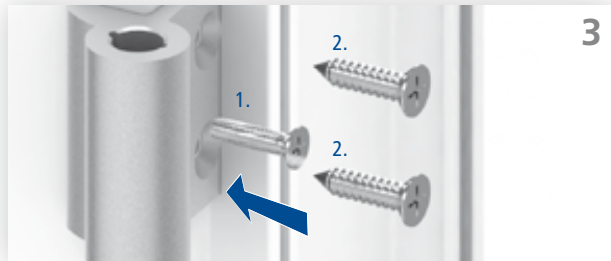

Montageanleitung / Mounting instruction

HAPS P800-R NL | 3-teiliges Rollenband
HAPS P800-R NL | 3 leaf butt hinge

HAPS GmbH + Co. KG
Langenberger Str. 131-133 / 42551 Velbert / Germany
http://www.haps.de

15

1309-CPR-0264

EN 1935:2002

4 7 7 0 1 5 1 14