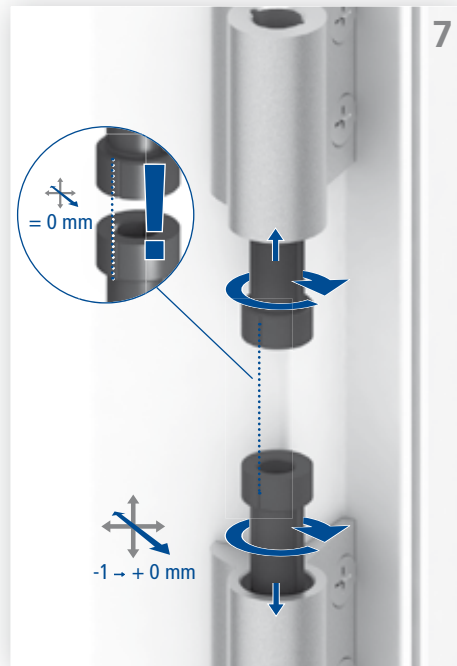

Montageanleitung / Mounting instruction

HAPS P800-R NL | 3-teiliges Rollenband
HAPS P800-R NL | 3 leaf butt hinge

HAPS GmbH + Co. KG
Langenberger Str. 131-133 / 42551 Velbert / Germany
http://www.haps.de

15

1309-CPR-0264

EN 1935:2002

4 7 7 0 1 5 1 14