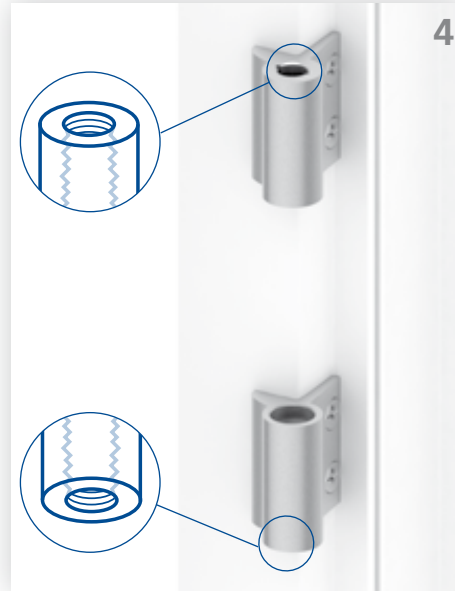

Montageanleitung / Mounting instruction

HAPS P800-R NL | 3-teiliges Rollenband
HAPS P800-R NL | 3 leaf butt hinge

HAPS GmbH + Co. KG
Langenberger Str. 131-133 / 42551 Velbert / Germany
http://www.haps.de

15

1309-CPR-0264

EN 1935:2002

4 7 7 0 1 5 1 14