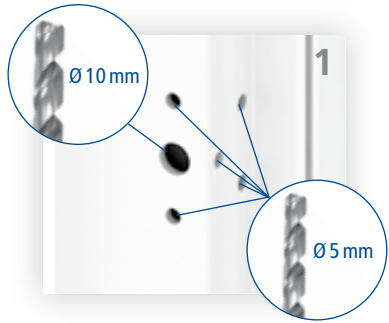

Montageanleitung / Mounting instruction

HAPS P800-R NL | 3-teiliges Rollenband
HAPS P800-R NL | 3 leaf butt hinge

HAPS GmbH + Co. KG
Langenberger Str. 131-133 / 42551 Velbert / Germany
http://www.haps.de

15

1309-CPR-0264

EN 1935:2002

4 7 7 0 1 5 1 14