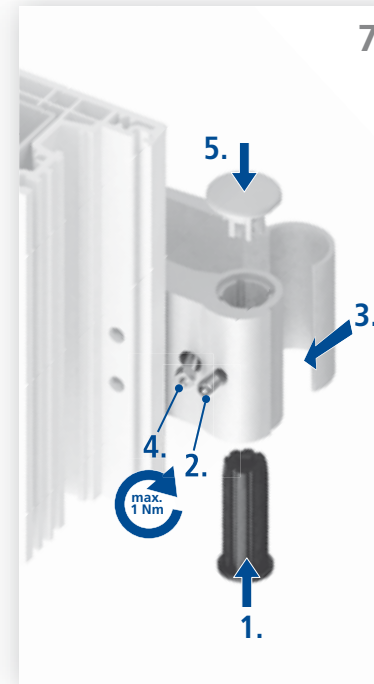

Montageanleitung / Mounting instruction

HAPS P800 | Bandklasse 13, 120 kg
HAPS P800 | Hinge grade 13, 120 kg

Widerstandsklasse /
resistance class 2

| | | |
|---------------|--|------------------|
| | HAPS GmbH + Co. KG Langenberger Str. 131-133 / 42551 Velbert / Germany http://www.haps.de | 10 |
| 1309-CPD-0091 | EN 1935:2002 | 4 7 6 0 1 4 1 13 |