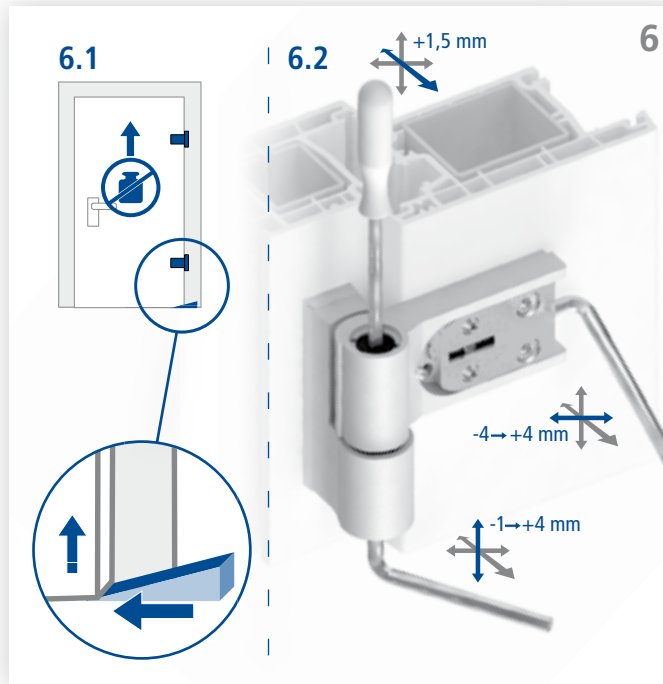

Montageanleitung / Mounting instruction

HAPS P800 | Bandklasse 13, 120 kg
HAPS P800 | Hinge grade 13, 120 kg

Widerstandsklasse /
resistance class 2

| | | |
|---------------|--|------------------|
| | HAPS GmbH + Co. KG Langenberger Str. 131-133 / 42551 Velbert / Germany http://www.haps.de | 10 |
| 1309-CPD-0091 | EN 1935:2002 | 4 7 6 0 1 4 1 13 |