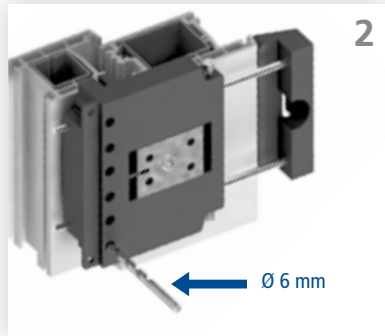

Montageanleitung / Mounting instruction

HAPS P800 | Bandklasse 13, 120 kg
HAPS P800 | Hinge grade 13, 120 kg

Widerstandsklasse /
resistance class 2

| | | |
|---------------|--|------------------|
| | HAPS GmbH + Co. KG Langenberger Str. 131-133 / 42551 Velbert / Germany http://www.haps.de | 10 |
| 1309-CPD-0091 | EN 1935:2002 | 4 7 6 0 1 4 1 13 |