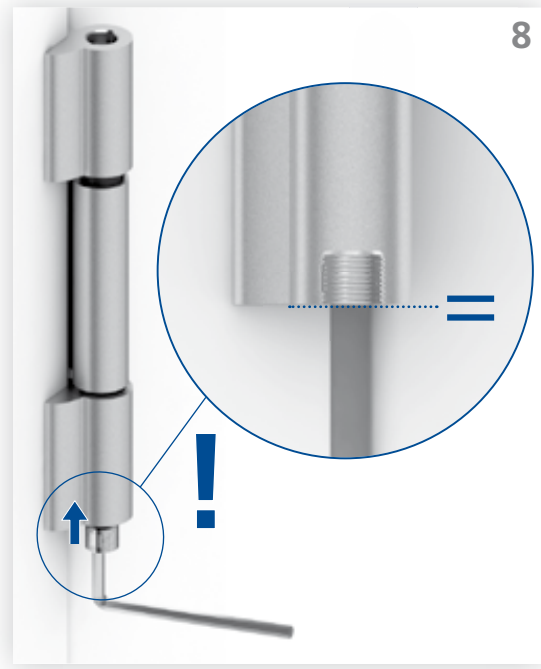

Montageanleitung / Mounting instruction

HAPS P800-R NL | 3-teiliges Rollenband
HAPS P800-R NL | 3 leaf butt hinge

HAPS GmbH + Co. KG
Langenberger Str. 131-133 / 42551 Velbert / Germany
http://www.haps.de

15

1309-CPR-0264

EN 1935:2002

4 7 7 0 1 5 1 14