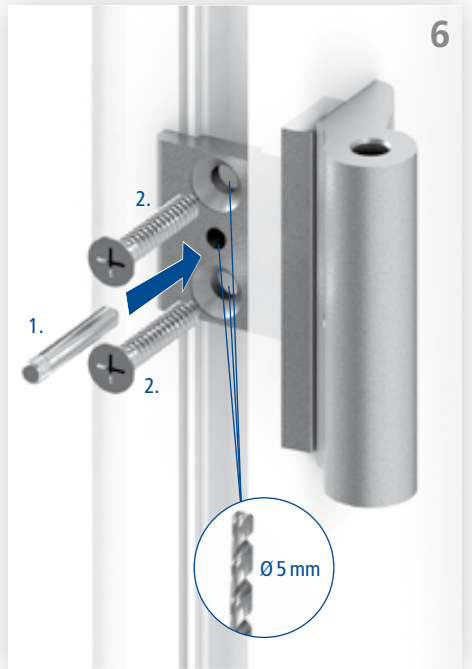

Montageanleitung / Mounting instruction

HAPS P800-R NL | 3-teiliges Rollenband
HAPS P800-R NL | 3 leaf butt hinge

HAPS GmbH + Co. KG
Langenberger Str. 131-133 / 42551 Velbert / Germany
http://www.haps.de

15

1309-CPR-0264

EN 1935:2002

4 7 7 0 1 5 1 14