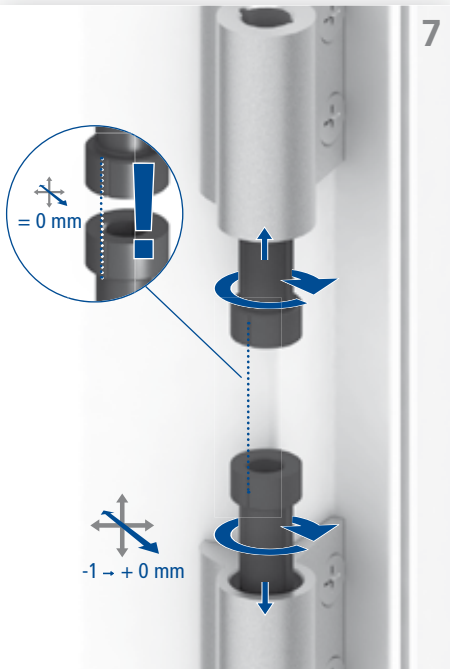

Montageanleitung / Mounting instruction

HAPS P800-R NL | 3-teiliges Rollenband
HAPS P800-R NL | 3 leaf butt hinge

HAPS GmbH + Co. KG
Langenberger Str. 131-133 / 42551 Velbert / Germany
http://www.haps.de

15

1309-CPR-0264

EN 1935:2002

4 7 7 0 1 5 1 14