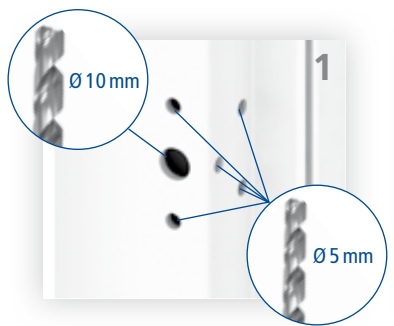

Montageanleitung / Mounting instruction

HAPS P800-R NL | 3-teiliges Rollenband
HAPS P800-R NL | 3 leaf butt hinge

HAPS GmbH + Co. KG
Langenberger Str. 131-133 / 42551 Velbert / Germany
http://www.haps.de

15

1309-CPR-0264

EN 1935:2002

4 7 7 0 1 5 1 14