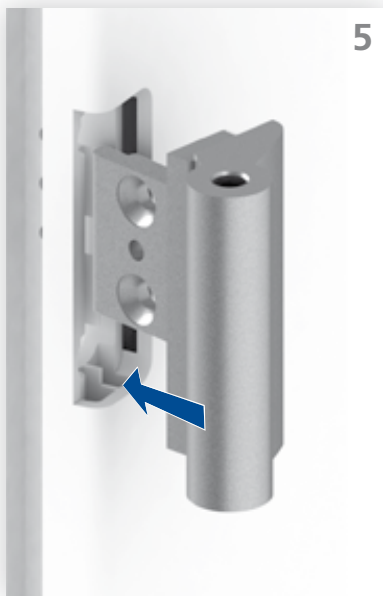

Montageanleitung / Mounting instruction

HAPS P800-R NL | 3-teiliges Rollenband
HAPS P800-R NL | 3 leaf butt hinge

HAPS GmbH + Co. KG
Langenberger Str. 131-133 / 42551 Velbert / Germany
http://www.haps.de

15

1309-CPR-0264

EN 1935:2002

4 7 7 0 1 5 1 14