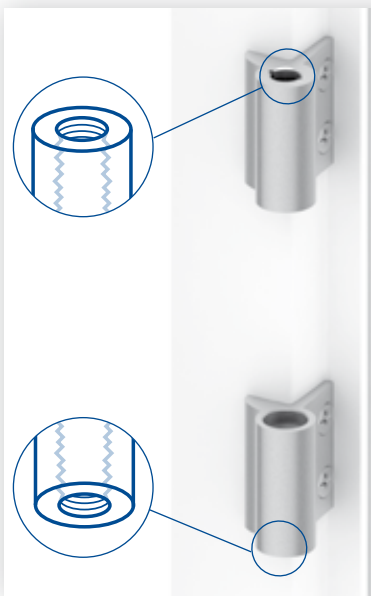

Montageanleitung / Mounting instruction

HAPS P800-R NL | 3-teiliges Rollenband
HAPS P800-R NL | 3 leaf butt hinge

HAPS GmbH + Co. KG
Langenberger Str. 131-133 / 42551 Velbert / Germany
http://www.haps.de

15

1309-CPR-0264

EN 1935:2002

4 7 7 0 1 5 1 14